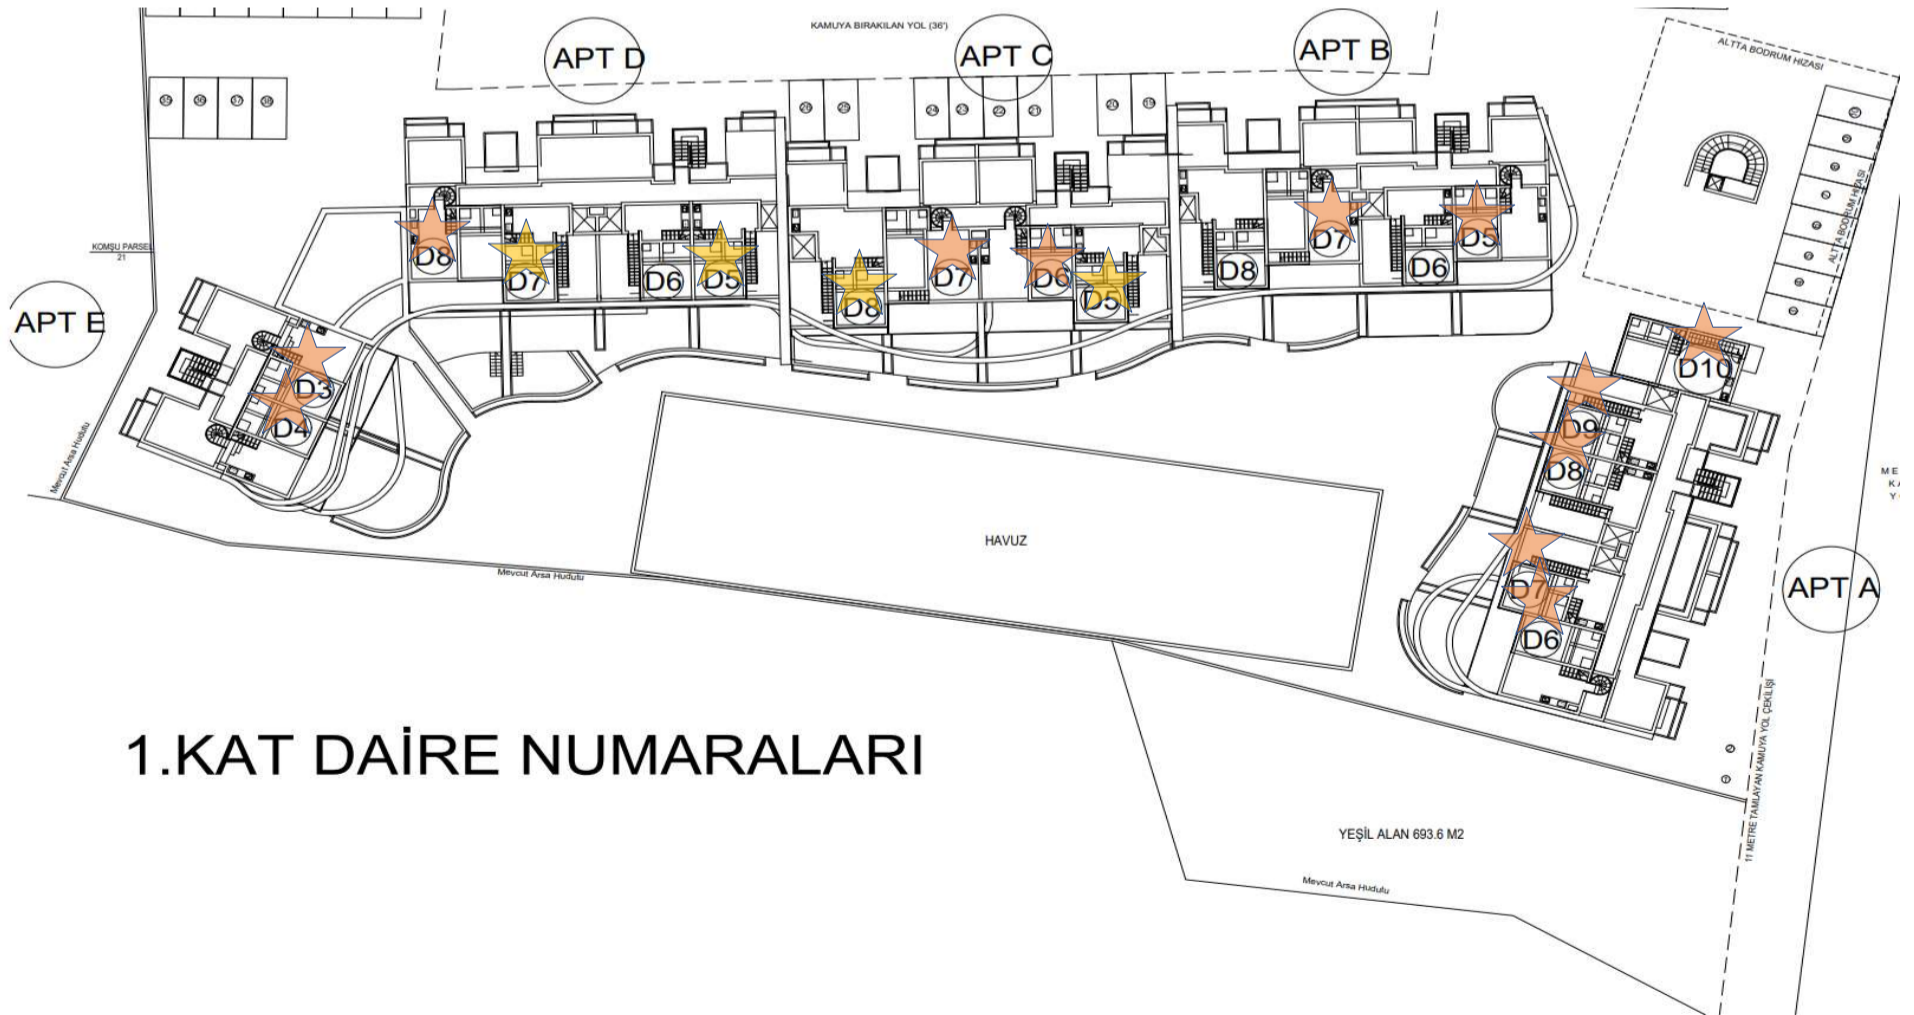

MAKI HILL PARK - FIRST FLOOR

BLOCK	APARTMENT NO	TYPE	FLOOR	AREA / m ²						PRICE	AVAILABILITY
				GROSS	INTERNAL	BALCONY /TERACCE	FRENCH BALCONY	ROOF TERRACE	PRIVATE POOL		
A	6	1+2 - A type	First	100	82	17 + 20	---	24	10	*	SOLD
A	7	1+2 - B type	First	95	78	18	4	17.5	10	*	SOLD
A	8	1+2 - B type	First	95	78	18	4	17.5	10	*	SOLD
A	9	1+2 - B type	First	95	78	18	4	17.5	10	*	SOLD
A	10	Studio-Loft	First	73	60	---	---	27	9	*	SOLD
B	5	1+2 - A type	First	100	82	17 + 20	---	24	10	*	SOLD
B	6	1+2 - B type	First	95	78	18	4	17.5	10	£280,500	AVAILABLE
B	7	1+2 - A type	First	100	82	17 + 20	---	28	11	*	SOLD
B	8	1+2 - B type	First	95	78	18	4	28	10	£280,500	AVAILABLE
C	5	1+2 - B type	First	95	78	18	4	17.5	10	*	RESERVED
C	6	1+2 - A type	First	100	82	17 + 20	---	24	10	*	SOLD
C	7	1+2 - A type	First	100	82	17 + 20	---	28	11	*	SOLD
C	8	1+2 - B type	First	95	78	18	4	28	10	*	RESERVED
D	5	1+2 - B type	First	95	78	18	4	17.5	10	*	RESERVED
D	6	1+2 - B type	First	95	78	18	4	17.5	10	£280,500	AVAILABLE
D	7	1+2 - B type	First	95	78	18	4	17.5	10	*	RESERVED
D	8	1+2 - A type	First	100	82	17 + 20	---	24	10	*	SOLD
E	3	1+2 - A type	First	100	82	16 + 20	---	24	10	*	SOLD
E	4	1+2 - A type	First	100	82	16 + 20	---	24	10	*	SOLD

1.KAT DAİRE NUMARALARI